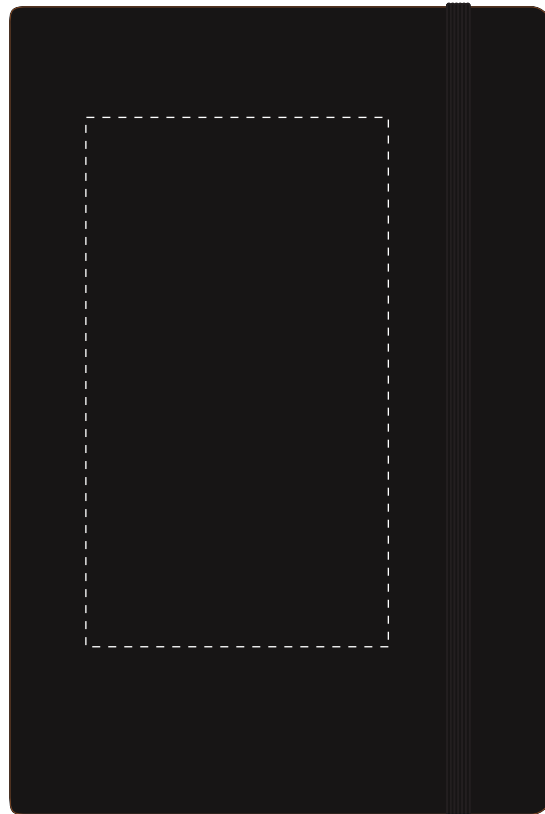

Your Ref:	Quantity:	Product Code: QS0362
Our Ref:	Version: 1	Product Colour: BLACK

**PRINTING CONCERNS:****PRODUCT INFO: DUE TO THE NATURE OF THE PRODUCT THE PRINT POSITION MAY VARY BY 2 - 3 MM**

We stock this item in the following colours

**PANTONE REFERENCE(S)**

● Deboss/Foil Blocking

ARTWORK SCALE 50%

- CENTRED TO PRINT AREA
- CENTRED TO NOTEBOOK

Product Image for visualisation  
- colours may vary

The dashed line is to demonstrate print area and will not appear on your printed item